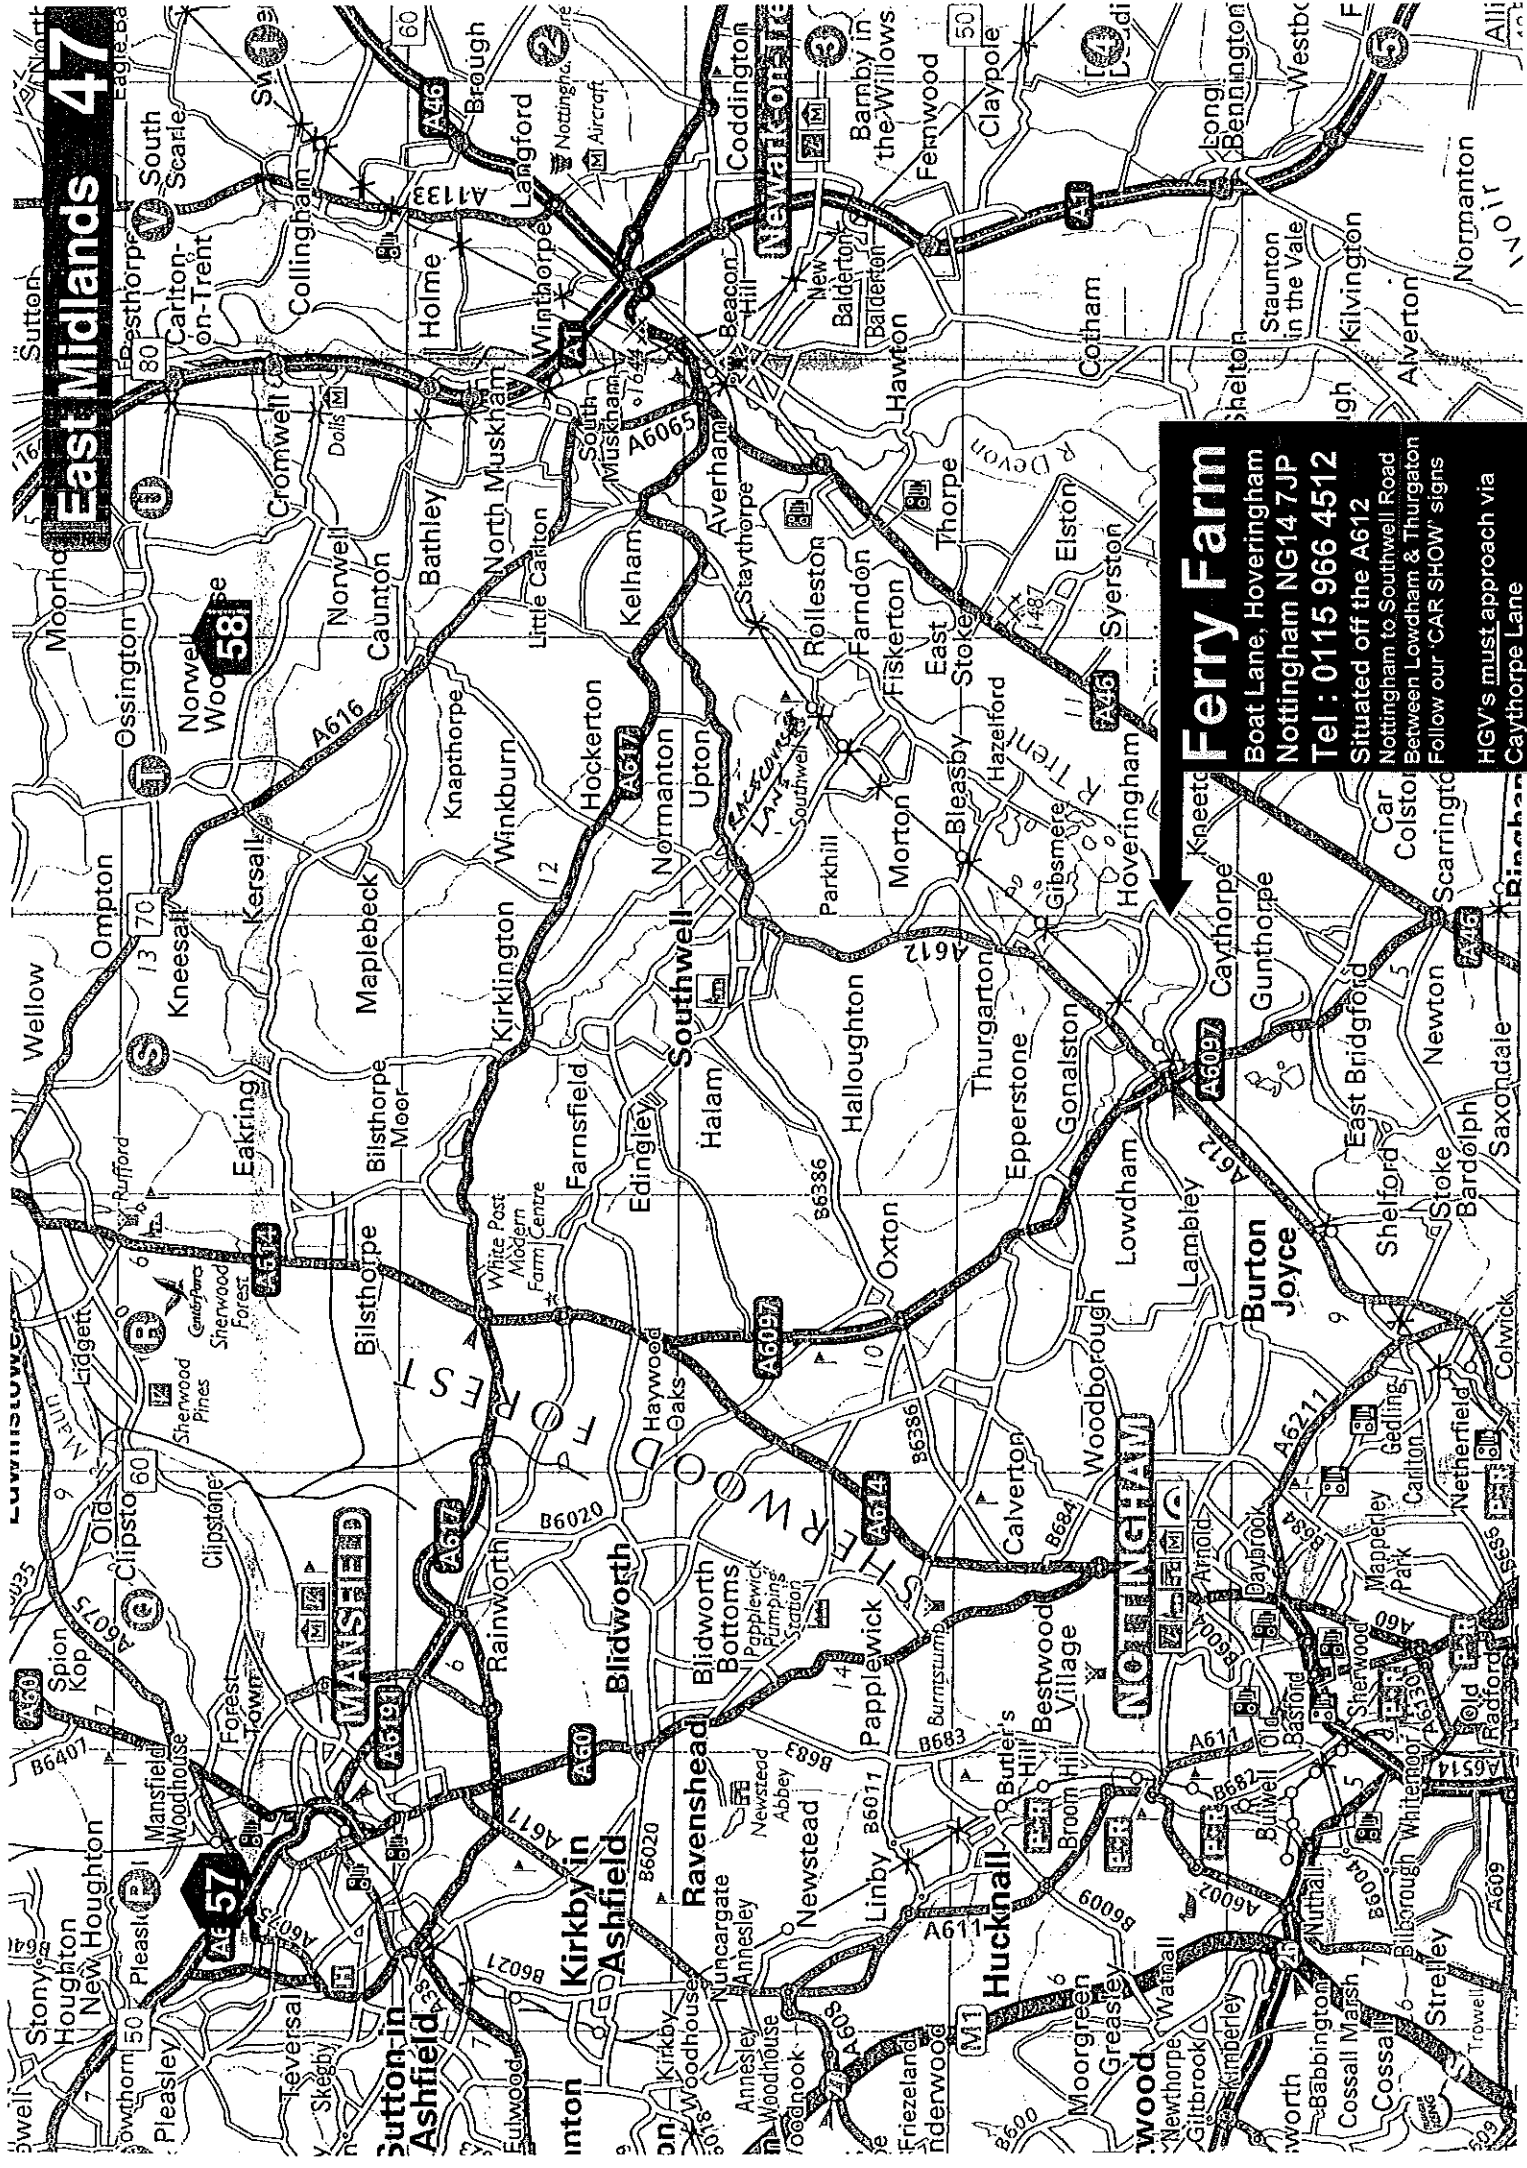

East Midlands 47

Ferry Farm
Beat Lane, Hoveringham
Nottingham NG14 7JP
Tel : 0115 966 4512
Sited off the A612
Nottingham to Southwell Road
Between Lowdham & Thurgaton
Follow our 'CAR SHOW' signs
HGV's must approach via
Caythorpe Lane